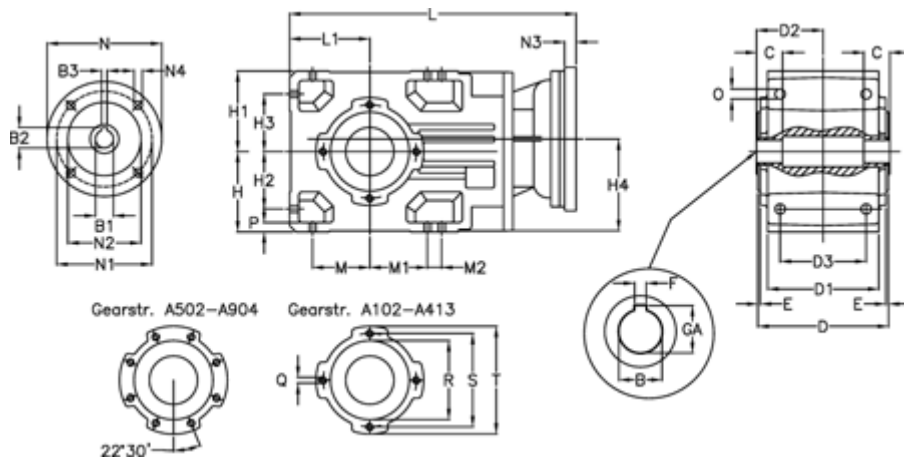

Article number: 296003500544245  
 Description: Bevel helical gearbox  
 A352UH35-5,4-P112B5

## Measures

B = 35	D3 = 135	H3 = 73.0	N1 = 215	S = 130
B1 = 28	Description = A352 UH35-xx P112 B5	H4 = 114.0	N2 = 180	T = 150
B2 = 31.3	E = 3.5	L = 389.0	N3 = 5	
B3 = 8	F = 12	L1 = 100	N4 = M12x16	
C = 70	GA = 38.3	M = 73.0	O = 12.0	
D = 173	H = 100	M1 = 73.0	P = 11	
D1 = 166	H1 = 100	M2 = 11	Q = M10x17	
D2 = 88.5	H2 = 73.0	N = 250	R = 110	